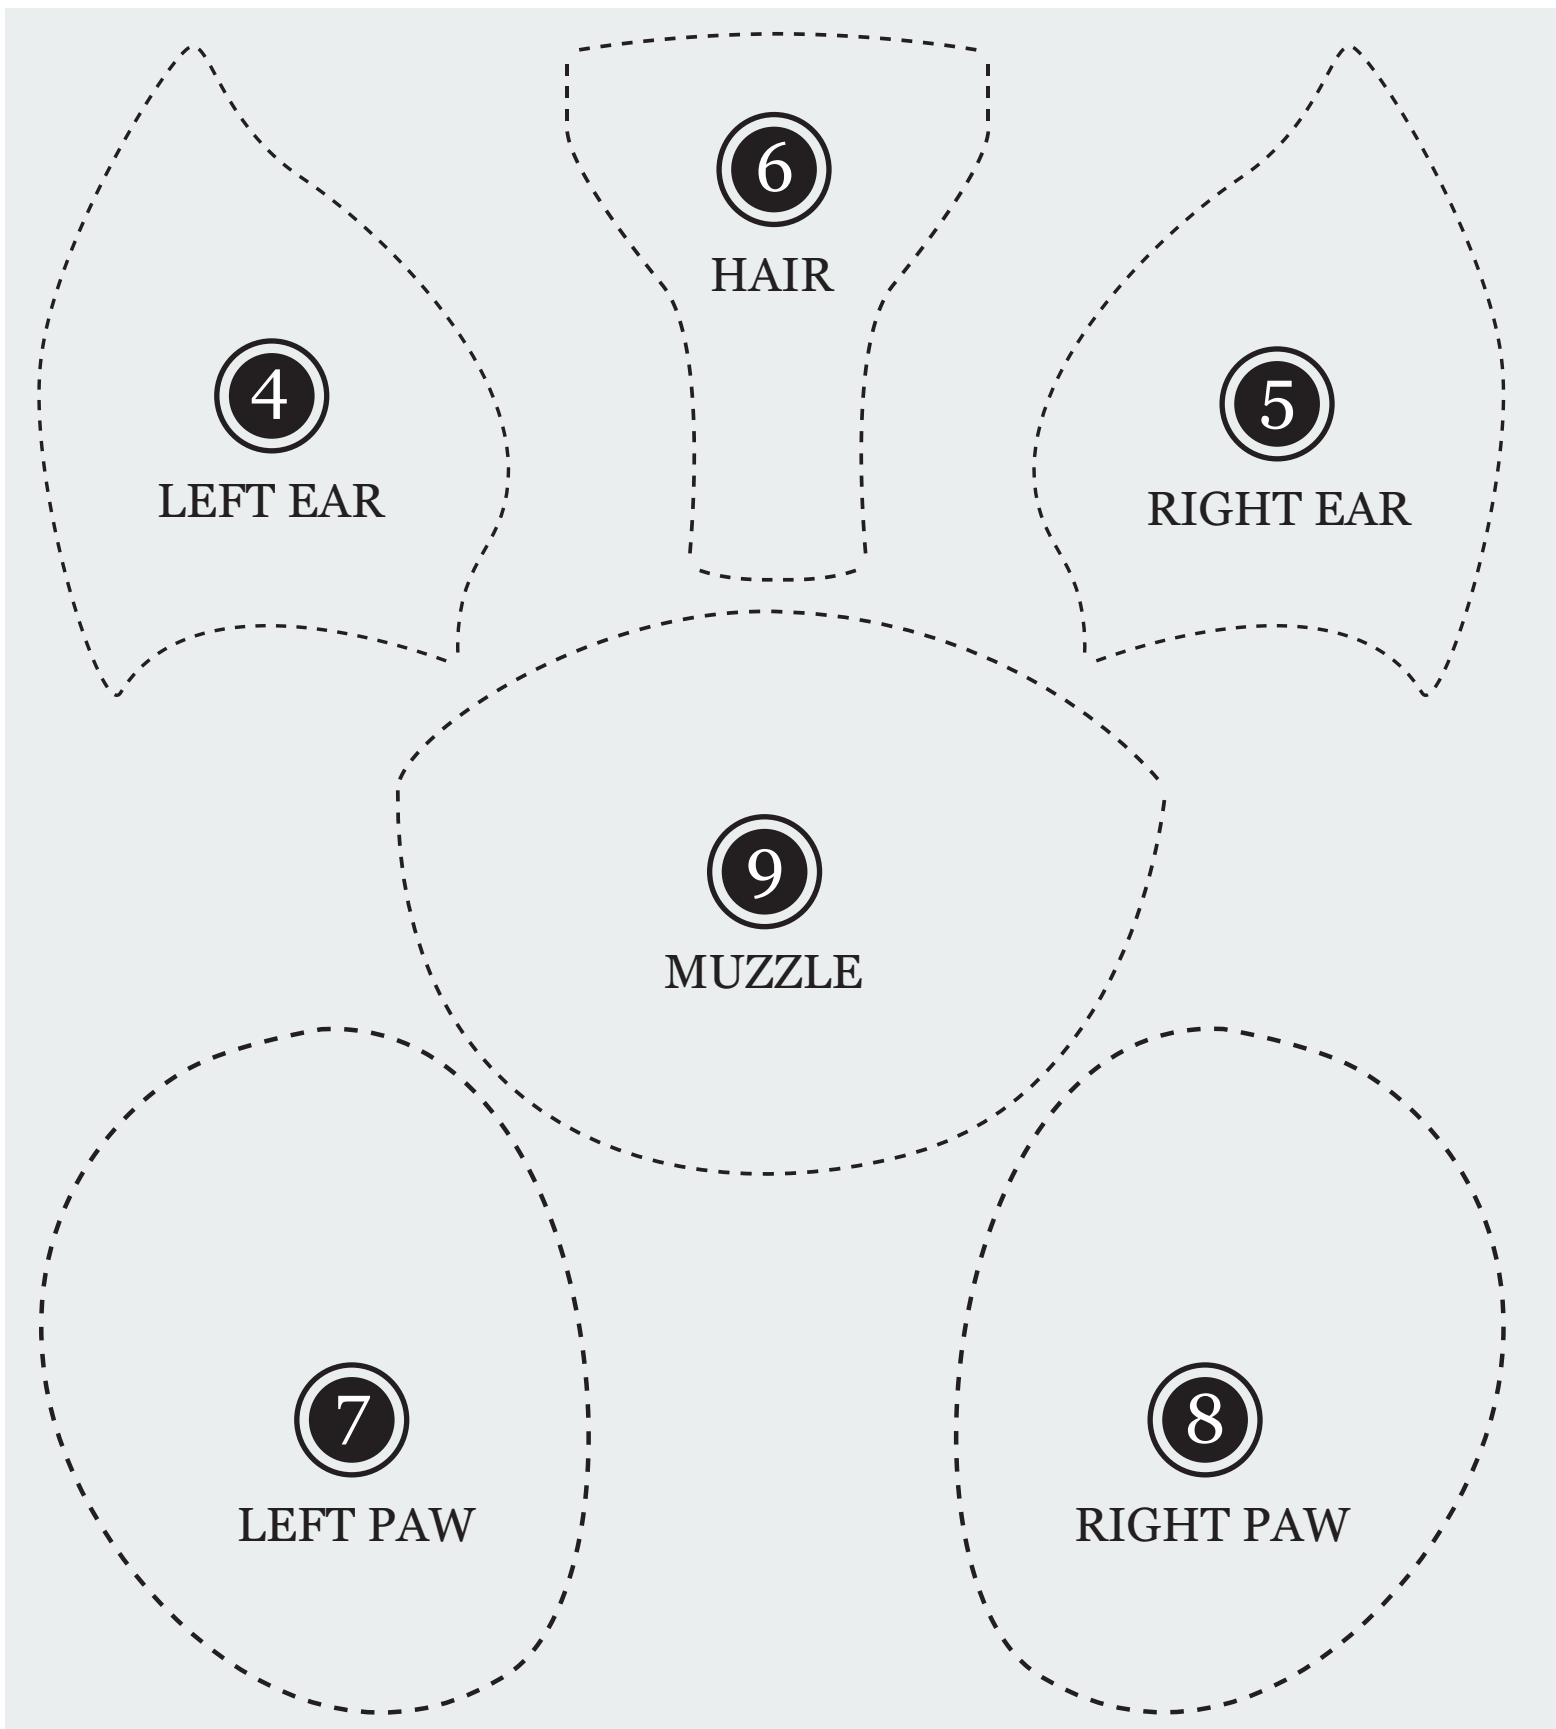

Yorkie Dog Cake Template

Betty Crocker®

(Print on 8 1/2 x 11-inch paper. Do not "scale to fit." Apply to cooled or frozen cake)

For best results, transfer cutouts to heavier paper

Yorkie Dog Cake Template

(Print on 8 1/2 x 11-inch paper. Do not "scale to fit." Apply to cooled or frozen cake)

Yorkie Dog Cake Template

Betty Crocker®

(Print on 8 1/2 x 11-inch paper. Do not "scale to fit." Apply to cooled or frozen cake)

For best results, transfer cutouts to heavier paper

Yorkie Dog Cake Template

PLACE TEMPLATE ELEMENTS ON THE 2 9-INCH x 13-INCH CAKES AS SHOWN BELOW.

CAKE 1

CAKE 2

PLACE Pieces TOGETHER AS SHOWN *(Reference 3D placement and finished image)*